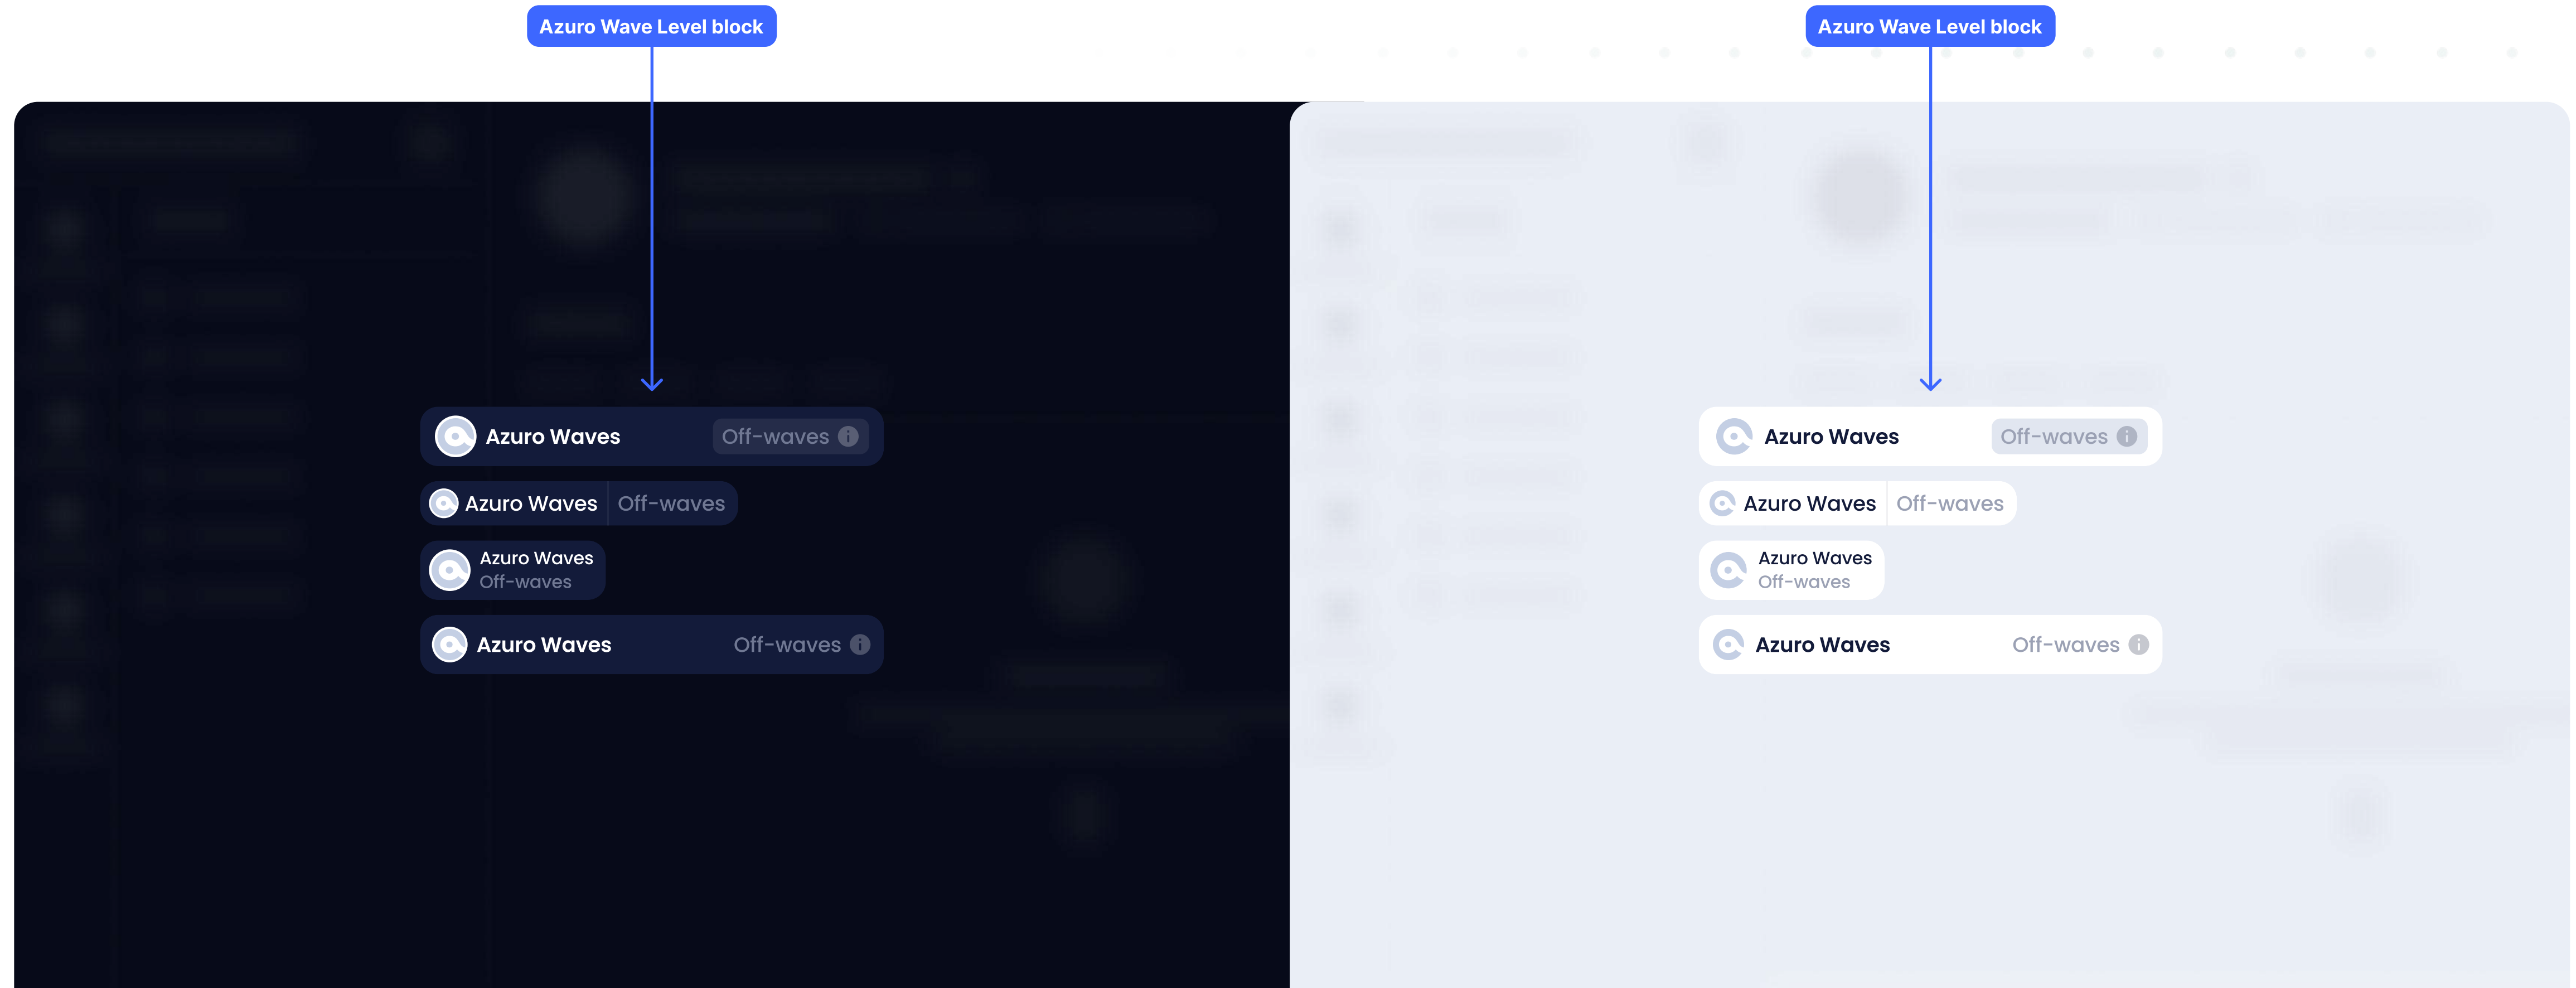

# Rewards dropdown placement

The most frequent placement in the dropdown rewards.

# Sidebar placement

Less frequent use of placement, but optionally it can look like this.

# Off-waves

The view when the Azuro Wave is over and the new one hasn't started yet.