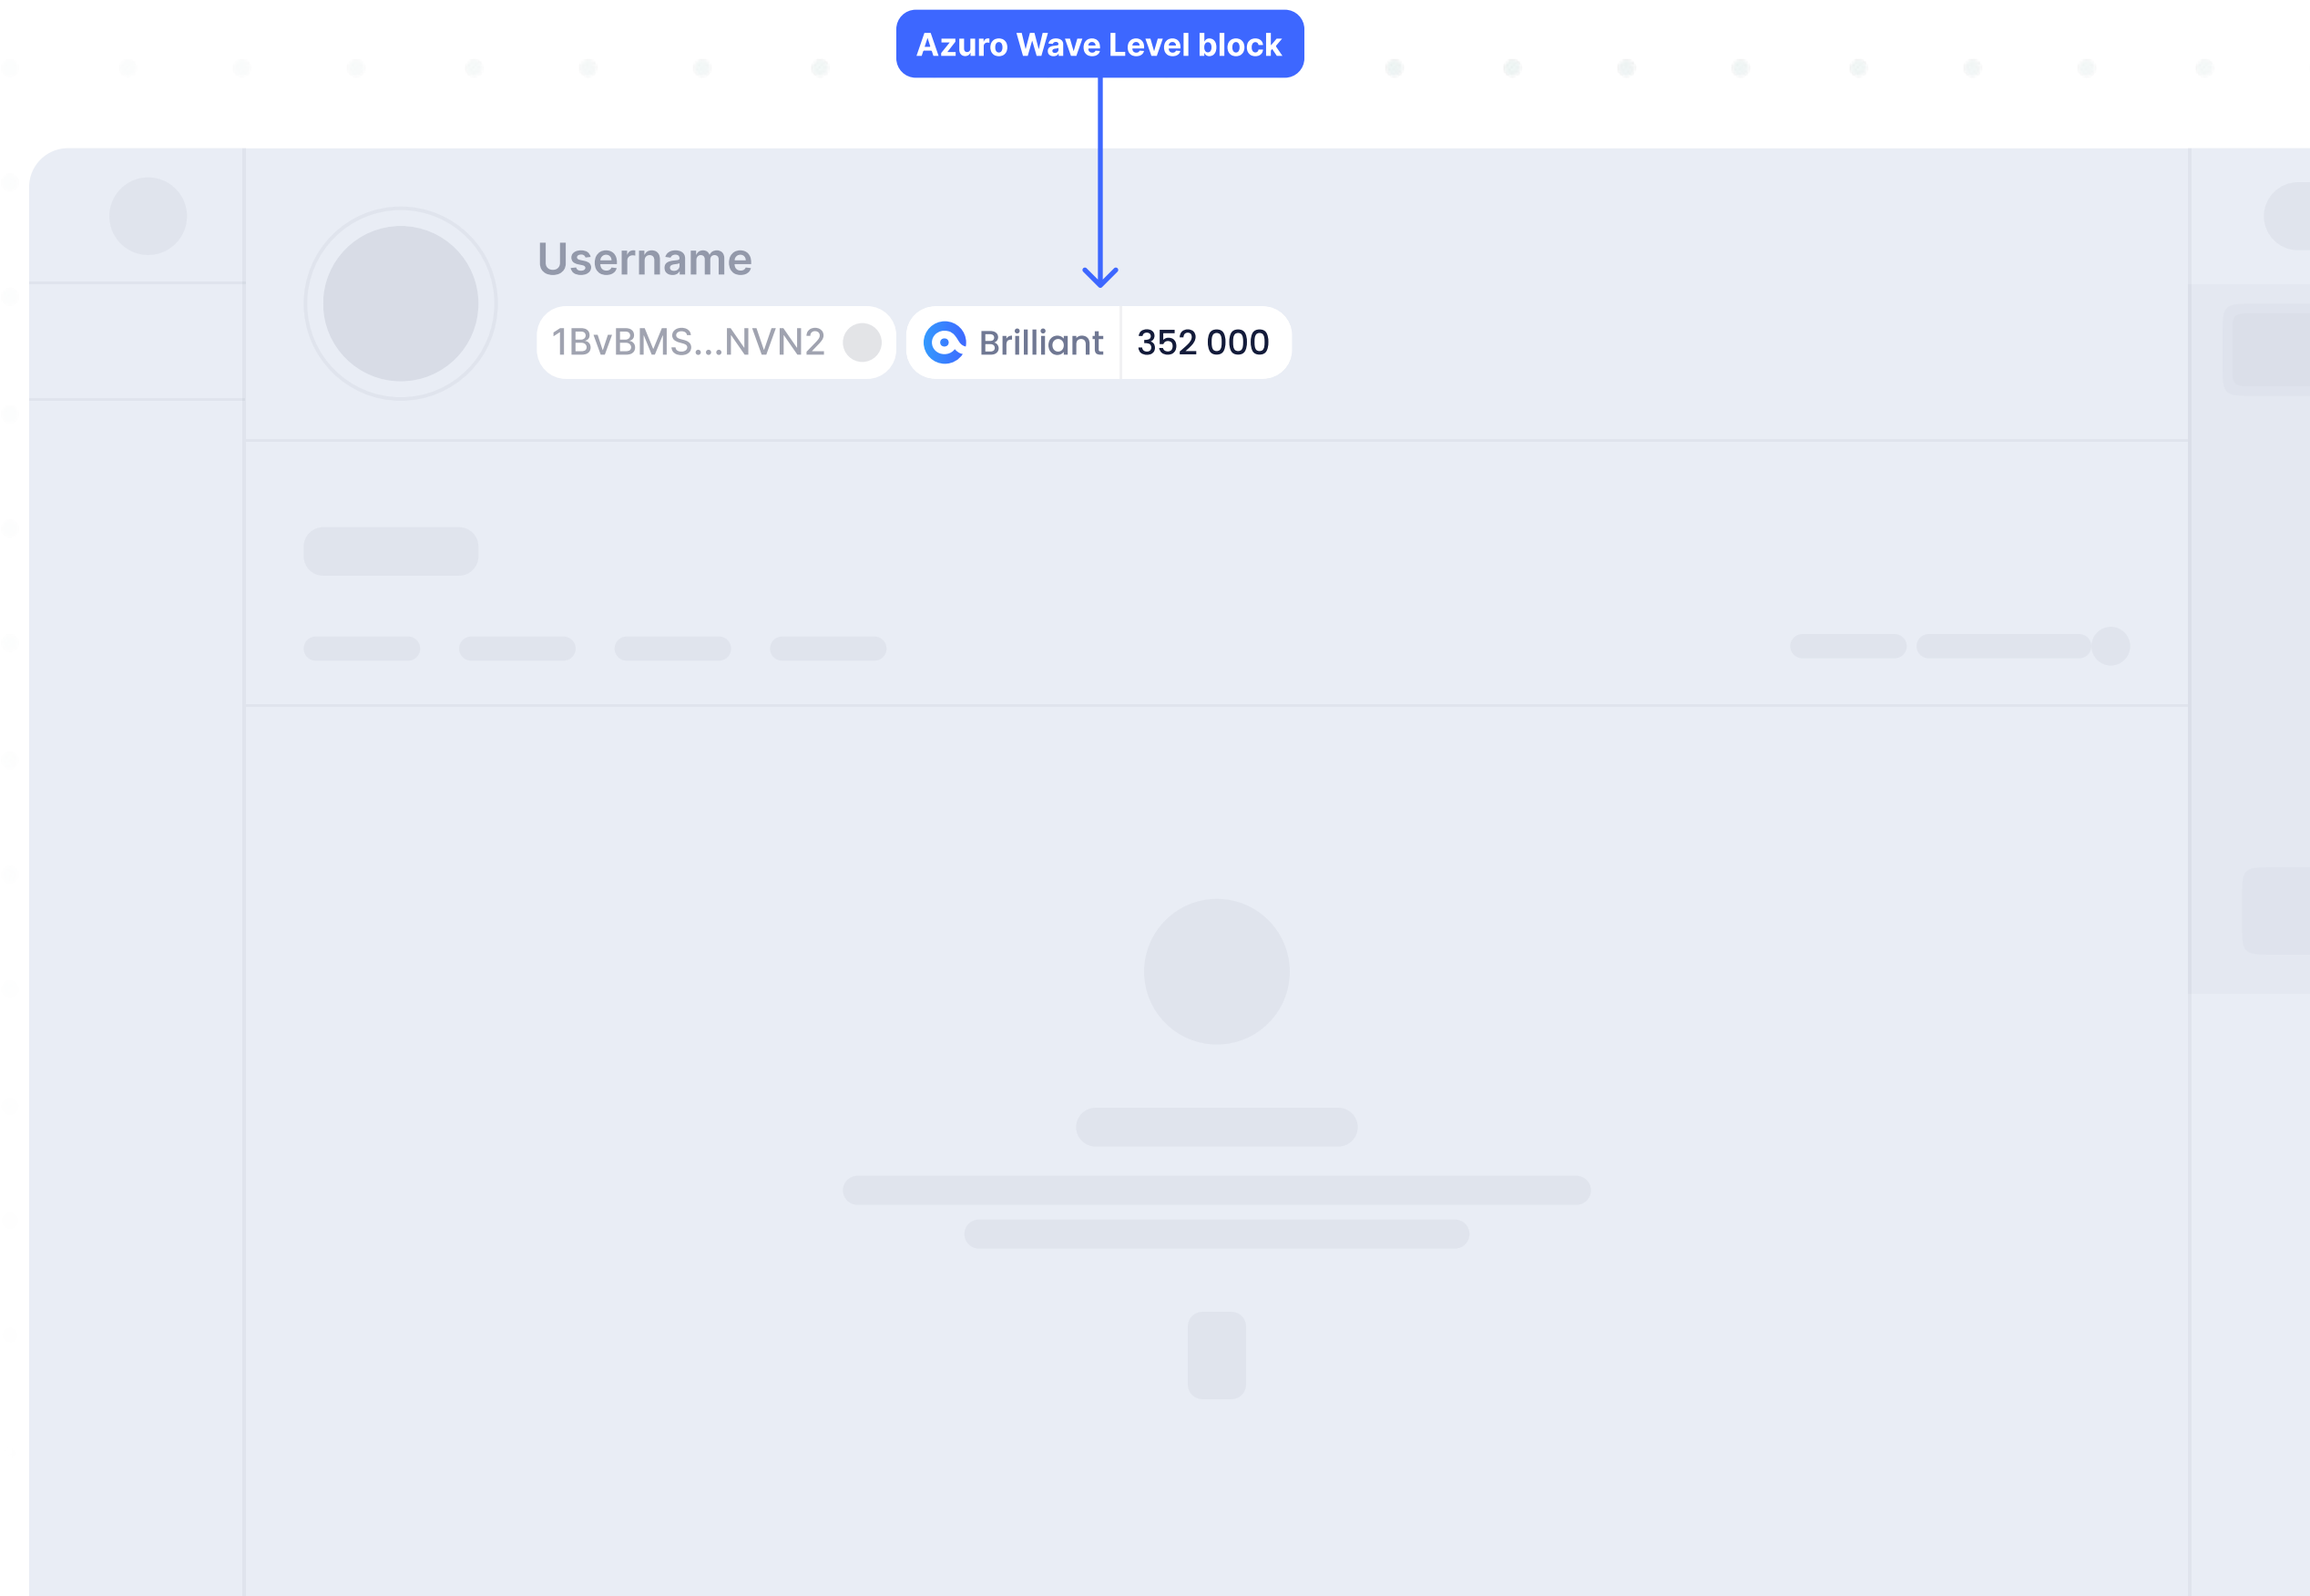

Profile placement

Alternatively, you can place the Azuro Wave Level right after the user's wallet address in the personal profile, depending on your website structure.