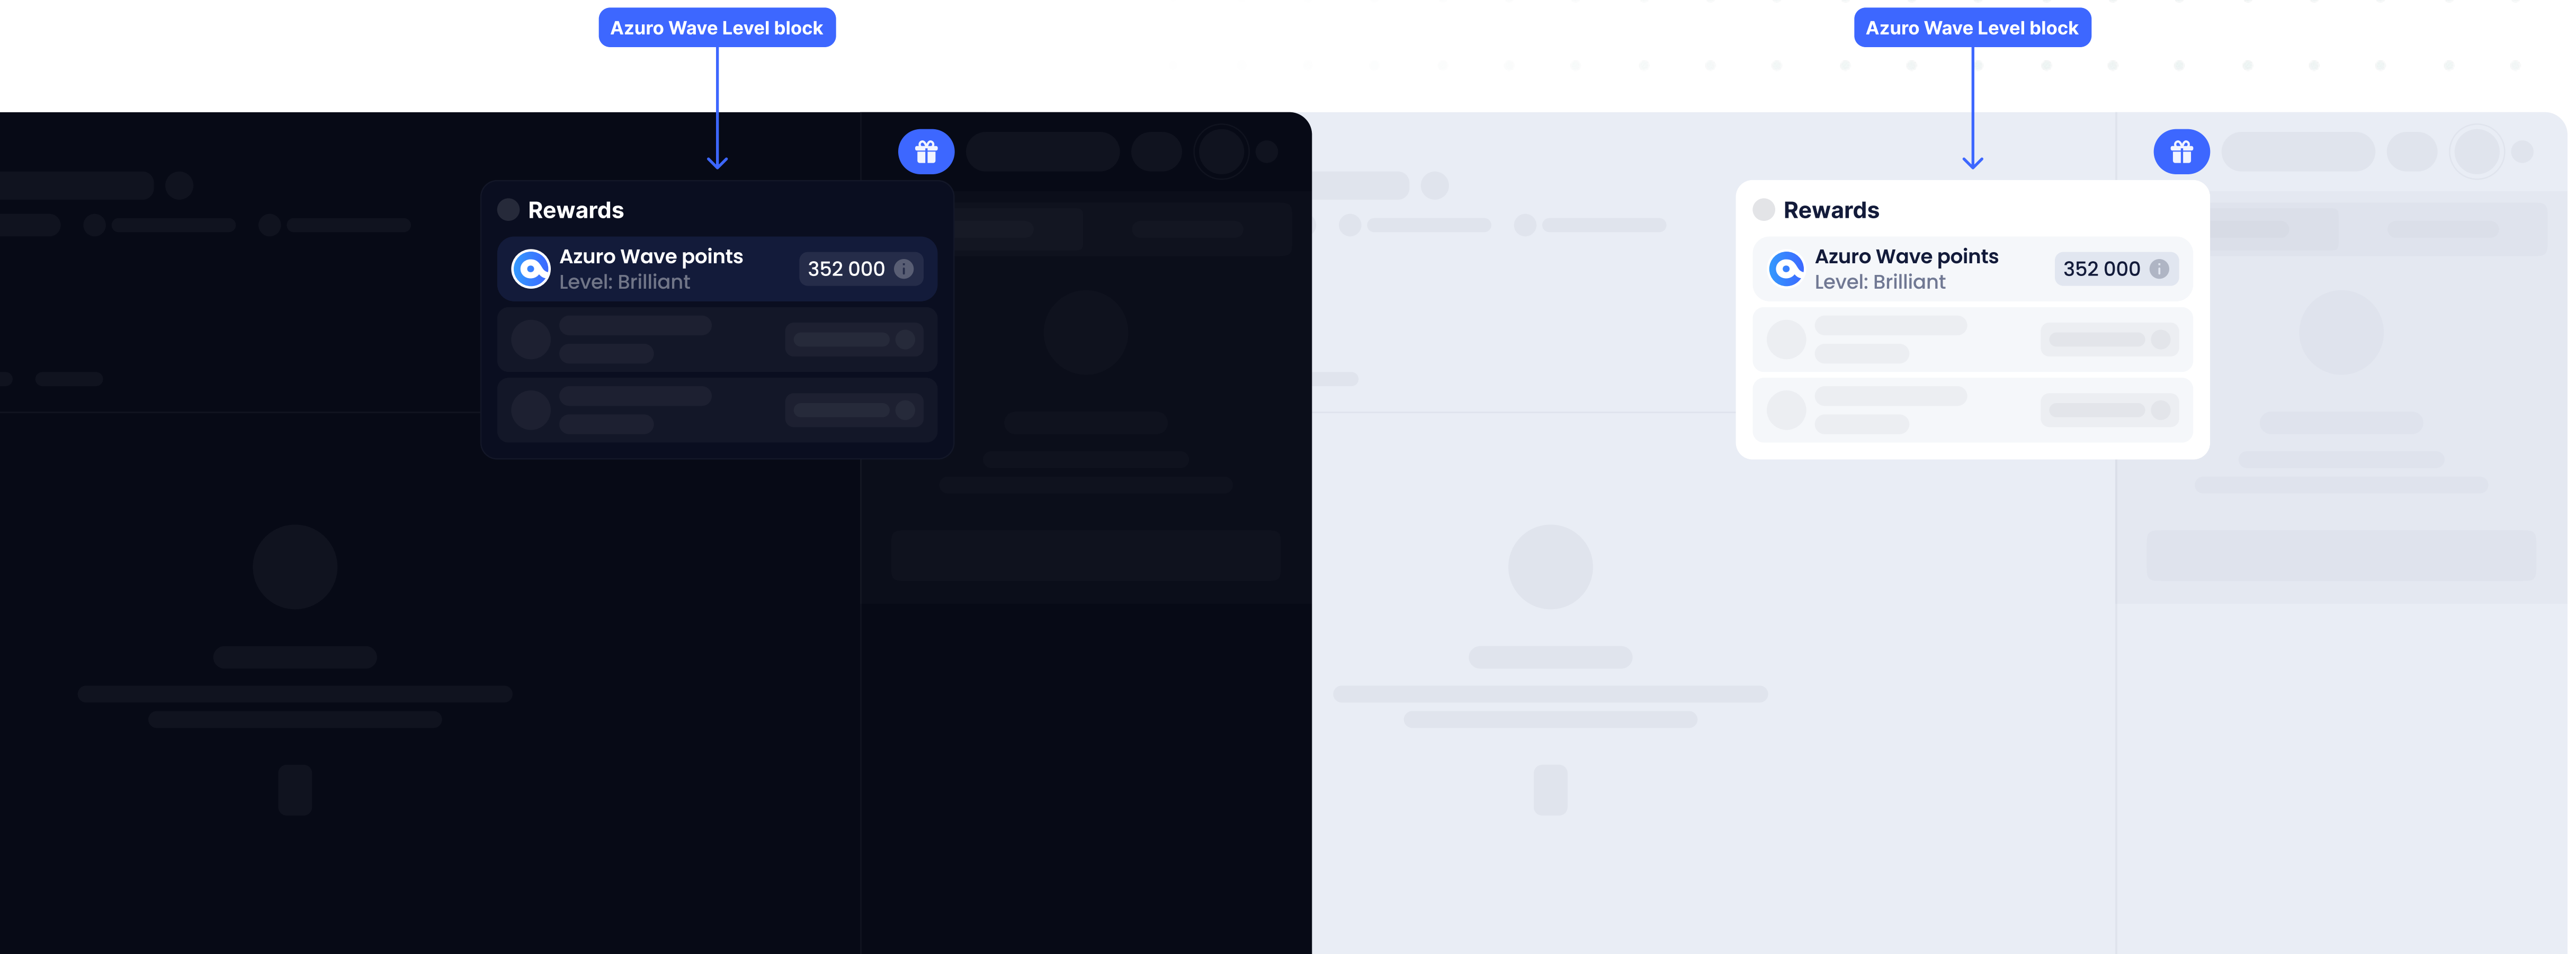

# Header placement

The option to place the Azuro Wave block in the header of the website.

# Profile placement

Alternatively, you can place the Azuro Wave Level right after the user's wallet address in the personal profile, depending on your website structure.

# Modal placement

In case your website structure doesn't allow for previous applications you can place the Azuro Wave Level in the modal that appear by clicking on the wallet address.

# Rewards dropdown placement

The most frequent placement in the dropdown rewards.