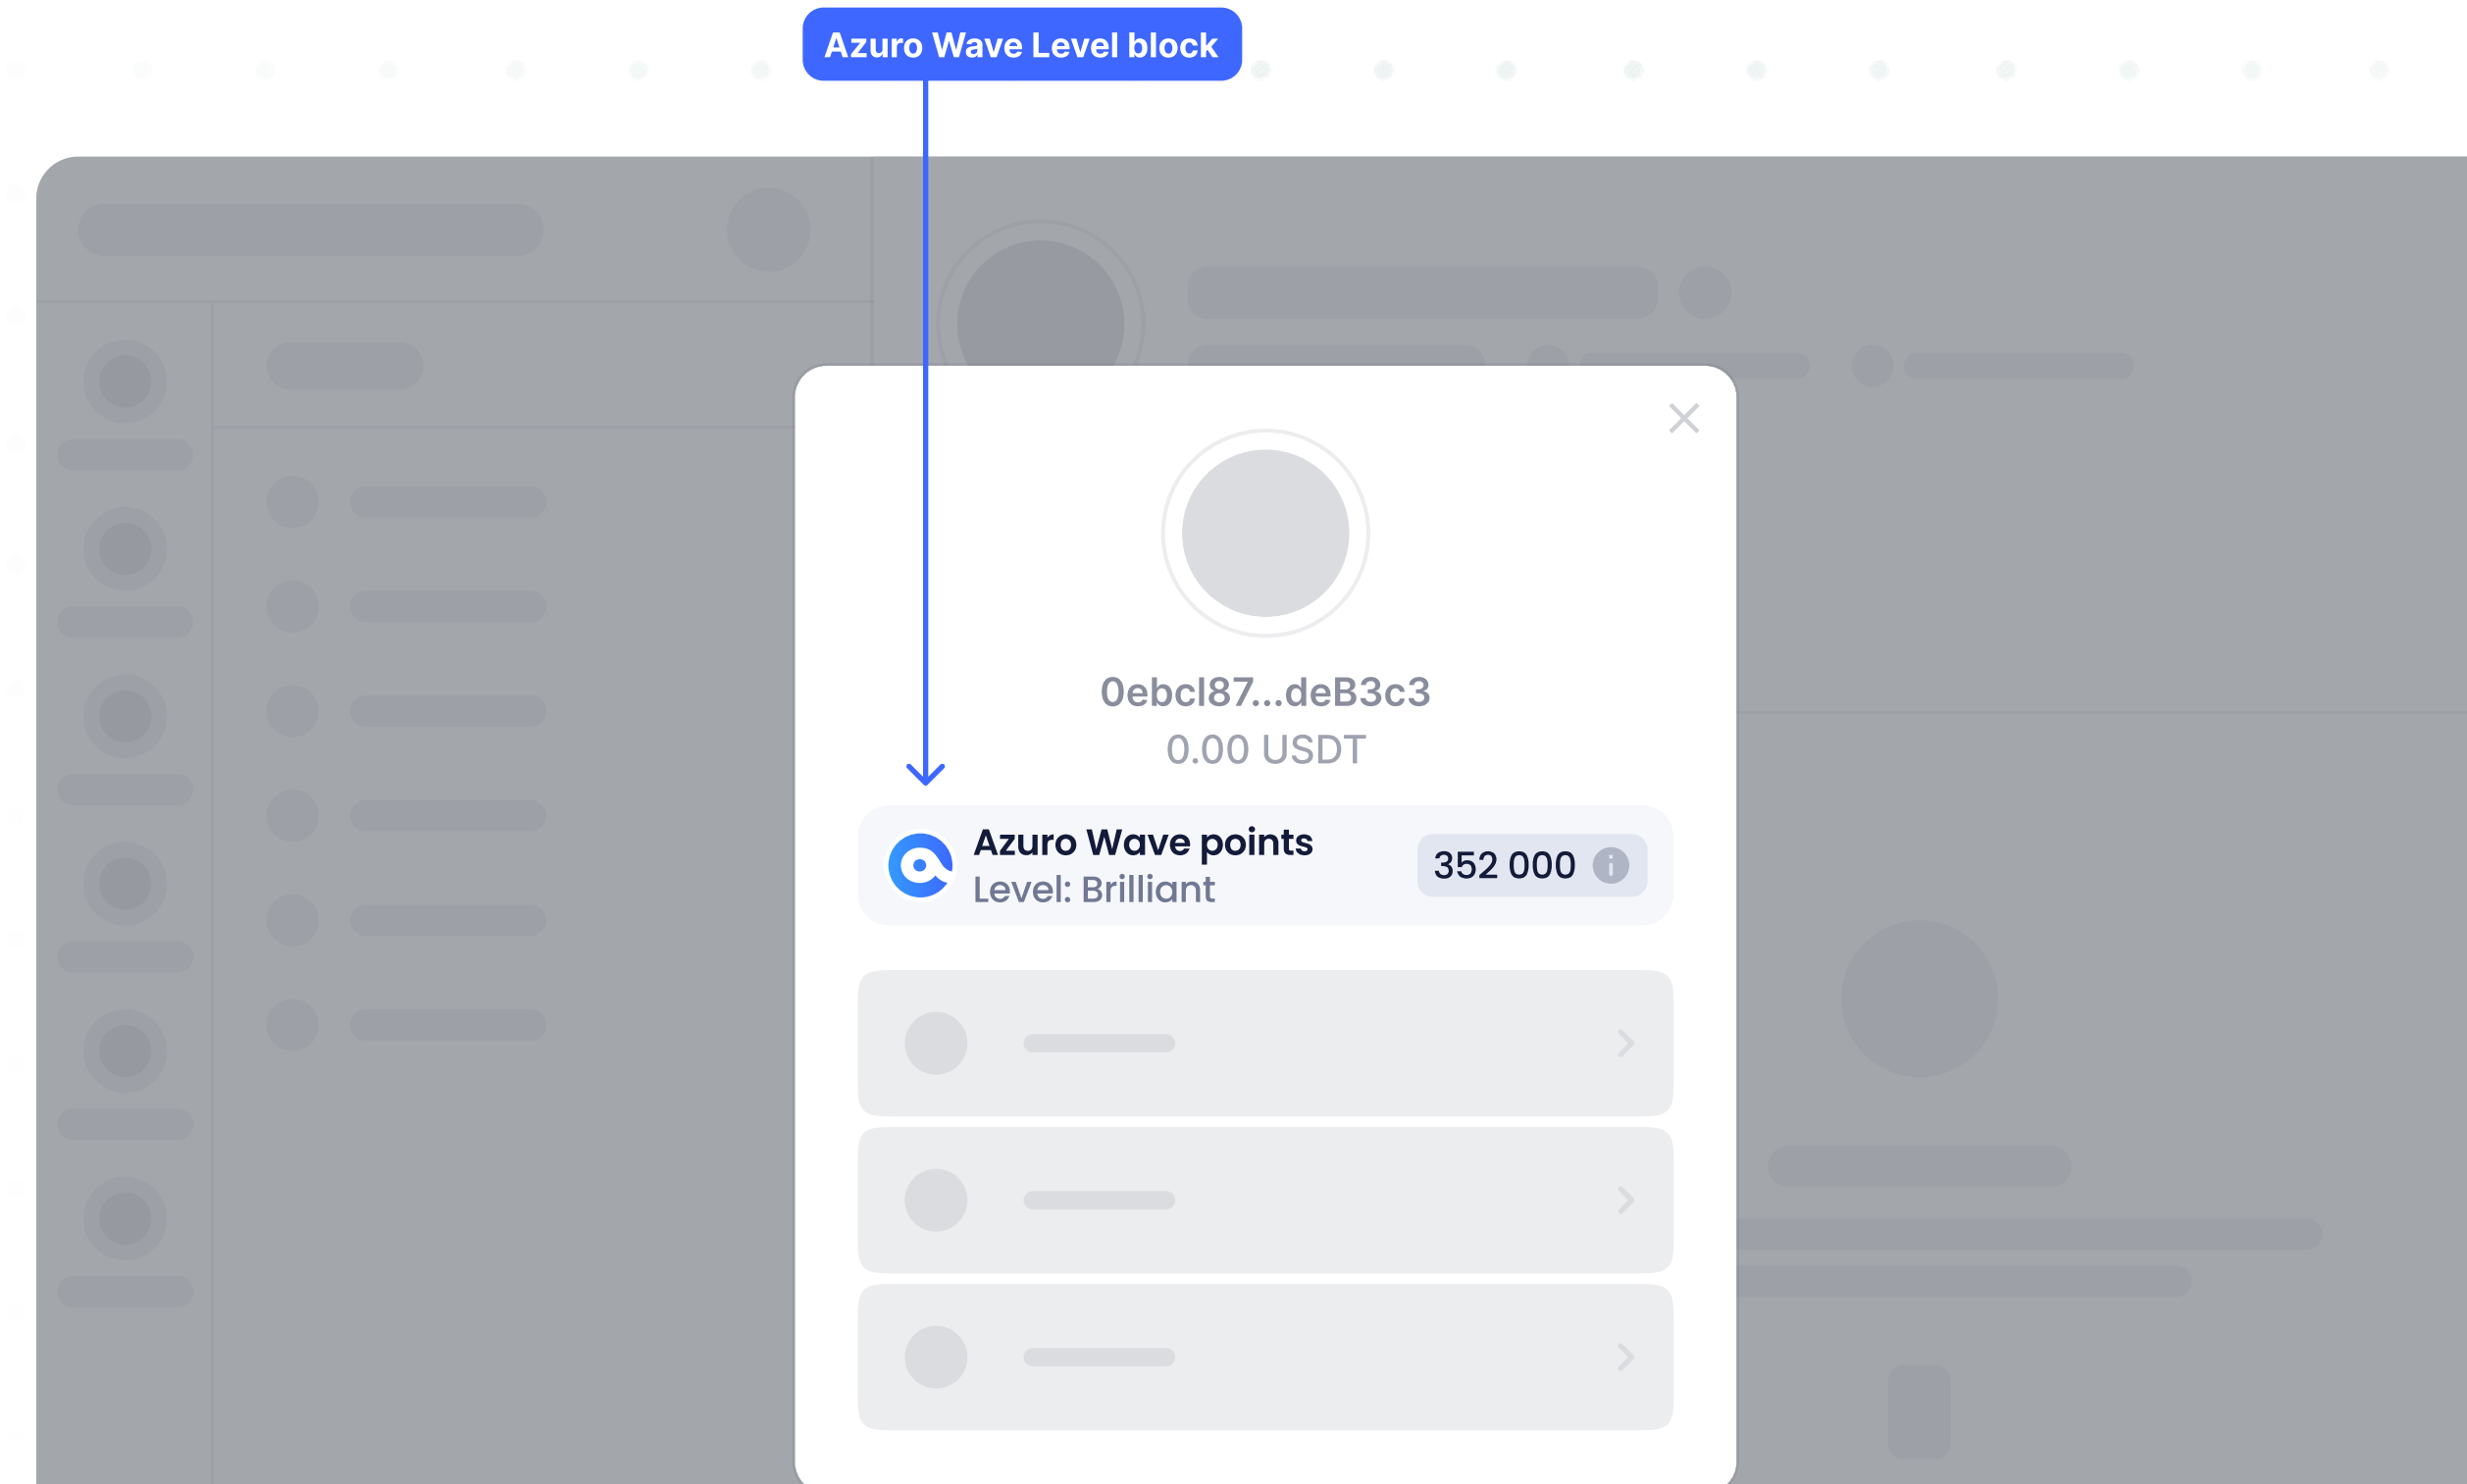

Modal placement

In case your website structure doesn't allow for previous applications you can place the Azuro Wave Level in the modal that appear by clicking on the wallet address.