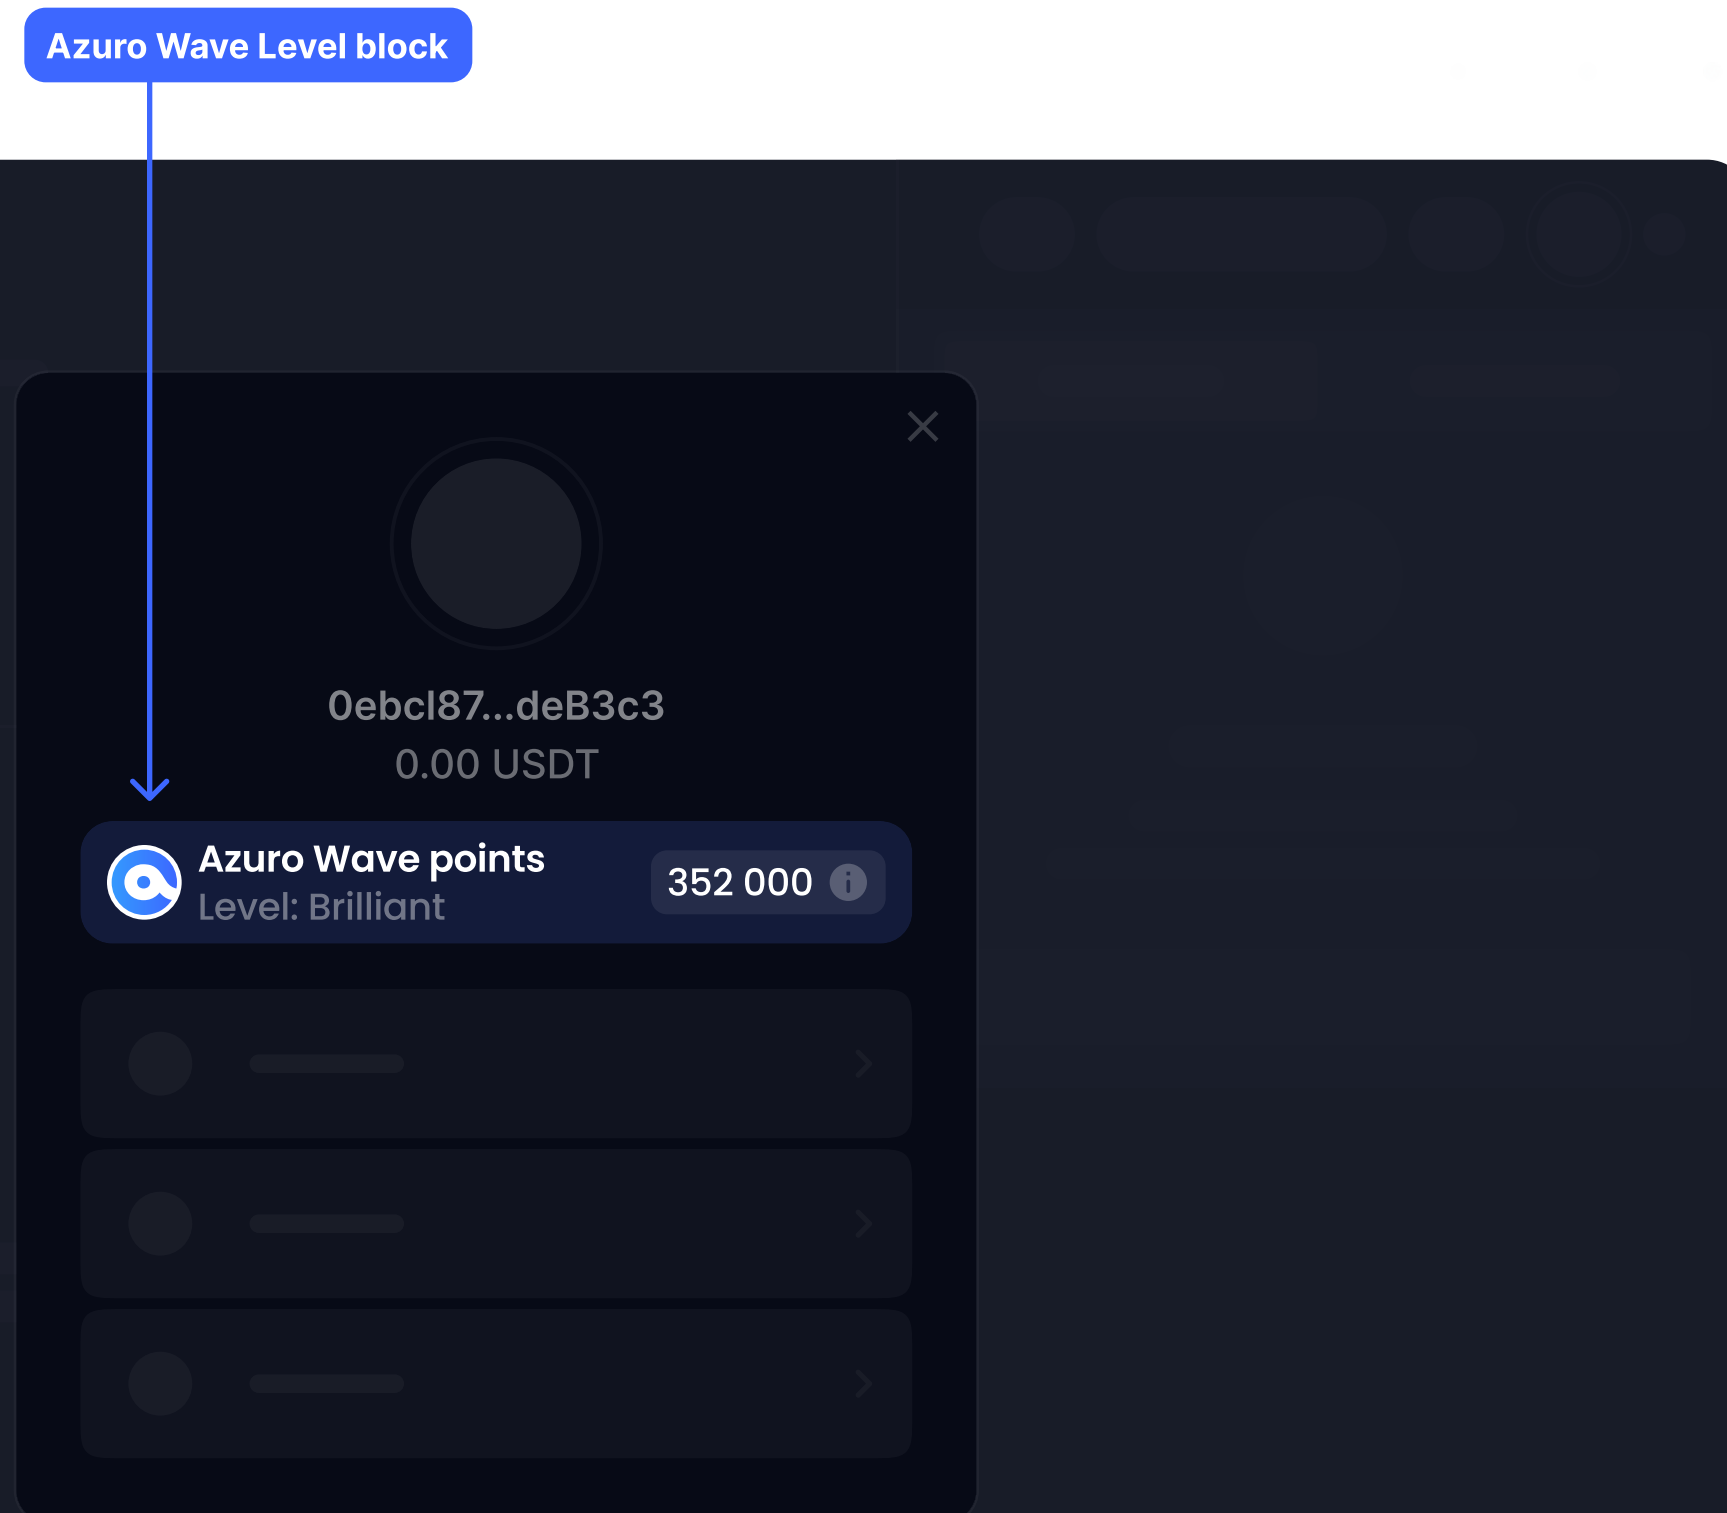

Modal placement

In case your website structure doesn't allow for previous applications you can place the Azuro Wave Level in the modal that appear by clicking on the wallet address.